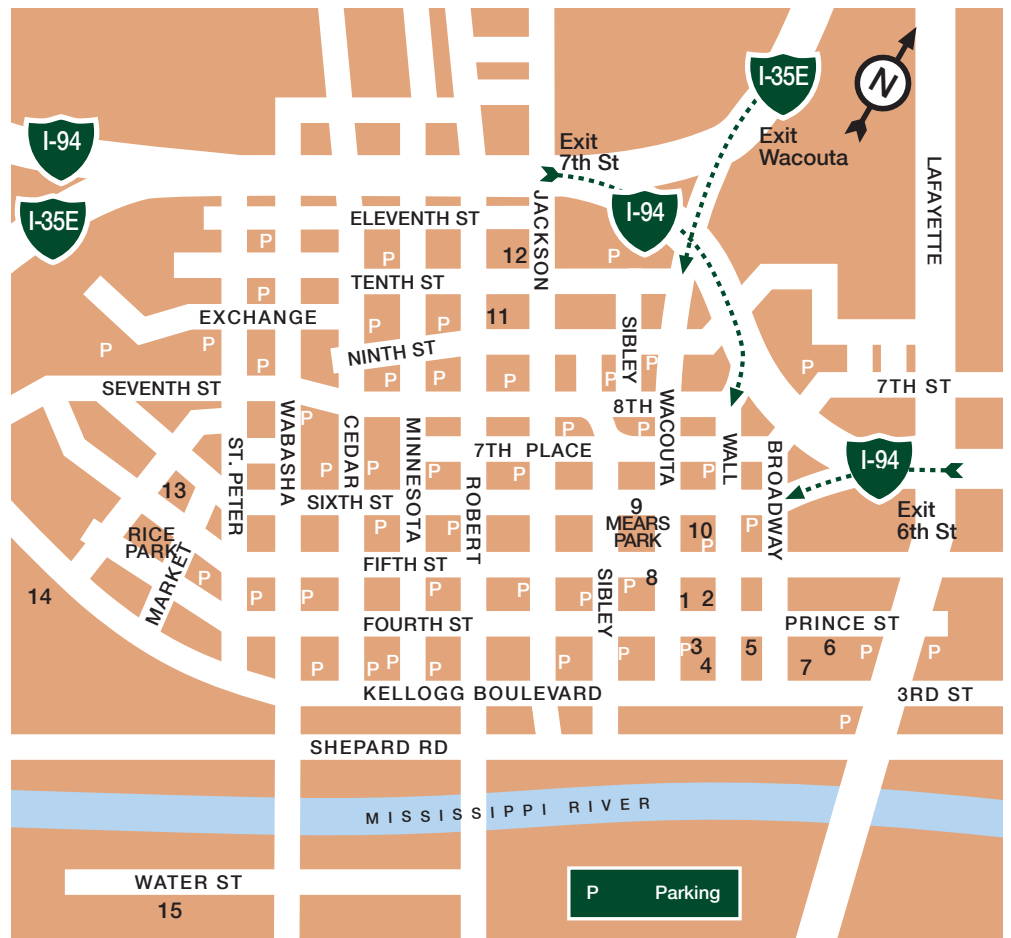

DOWNTOWN SAINT PAUL

- 1 Jax Building
- 2 & Northwestern Building
- 3 262 Studios
- 4 & Lowertown Lofts
Artists' Cooperative
(alley entrance)
- 5 & Lowertown Commons
- 6 & Northern Warehouse
- 7 & Tilsner Artists Coop
- 8 & L. Lofts Apartments
- 9 & Mears Park
- 10 & Cosmopolitan
- 11 & Rossmor Building
- 12 Produce Exchange Building
- 13 & Landmark Center
- 14 & Science Museum of Minnesota
- 15 & ACVR Warehouse

ARTS OFF RAYMOND

- 16 & Carleton Place Lofts
- 17 & 2500 University Avenue
- 18 & 795 Raymond
- 19 & Bindery Building

OTHER LOCATIONS

- 1647 Beech Street
J.A. Geiger Studio
- & Grand Hand
619 Grand Ave
- & 1274 Grand Ave
- & St. Paul City Ballet
1680 Grand Ave
- & 281 Western Avenue
- & 600 Jefferson Ave
- & Hancock Recreation Center
1610 Hubbard
- & 232 Cleveland Avenue
Trotters
- 995 University Avenue - CHAT