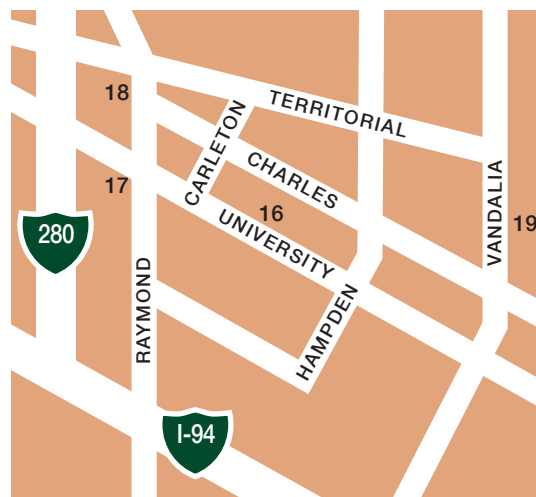

DOWNTOWN SAINT PAUL

- 1 Jax Building
- 2 & Northwestern Building
- 3 262 Studios
- 4 & Lowertown Lofts
Artists' Cooperative
(alley entrance)
- 5 & Lowertown Commons
- 6 & Northern Warehouse
- 7 & Tilsner Artists Coop
- 8 & L. Lofts Apartments
- 9 & Mears Park
- 10 & Cosmopolitan
- 11 & Rossmor Building
- 12 Produce Exchange Building
- 13 & Landmark Center
- 14 & Science Museum of Minnesota
- 15 & ACVR Warehouse

ARTS OFF RAYMOND

- 16 & Carleton Place Lofts
- 17 & 2500 University Avenue
- 18 & 795 Raymond
- 19 & Bindery Building

OTHER LOCATIONS

- 1647 Beech Street
J.A. Geiger Studio
- & Grand Hand
619 Grand Ave
- & 1274 Grand Ave
- & St. Paul City Ballet
1680 Grand Ave
- & 281 Western Avenue
- & 600 Jefferson Ave
- & Hancock Recreation Center
1610 Hubbard
- & 232 Cleveland Avenue
Trotters
- 995 University Avenue - CHAT