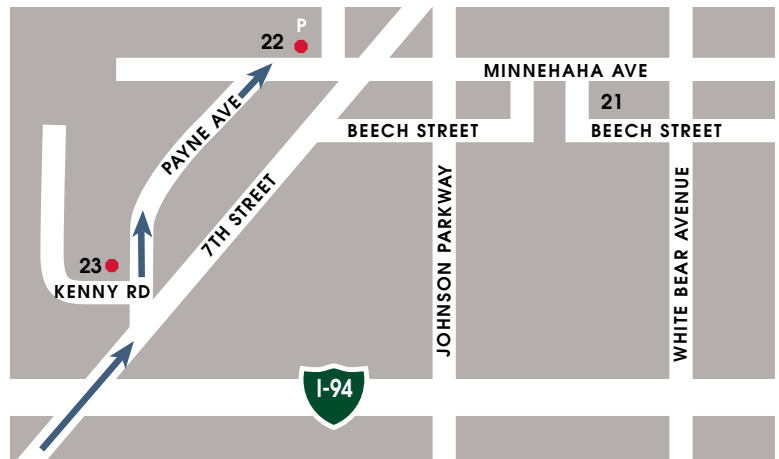

EAST SIDE

1. 21 1647 Beech Street
   J.A. Geiger Studio
2. 22 & 713 Minnehaha Ave
   Hamm Everest
3. 23 & 506 Kenny Road
   Water & Oil Art Gallery