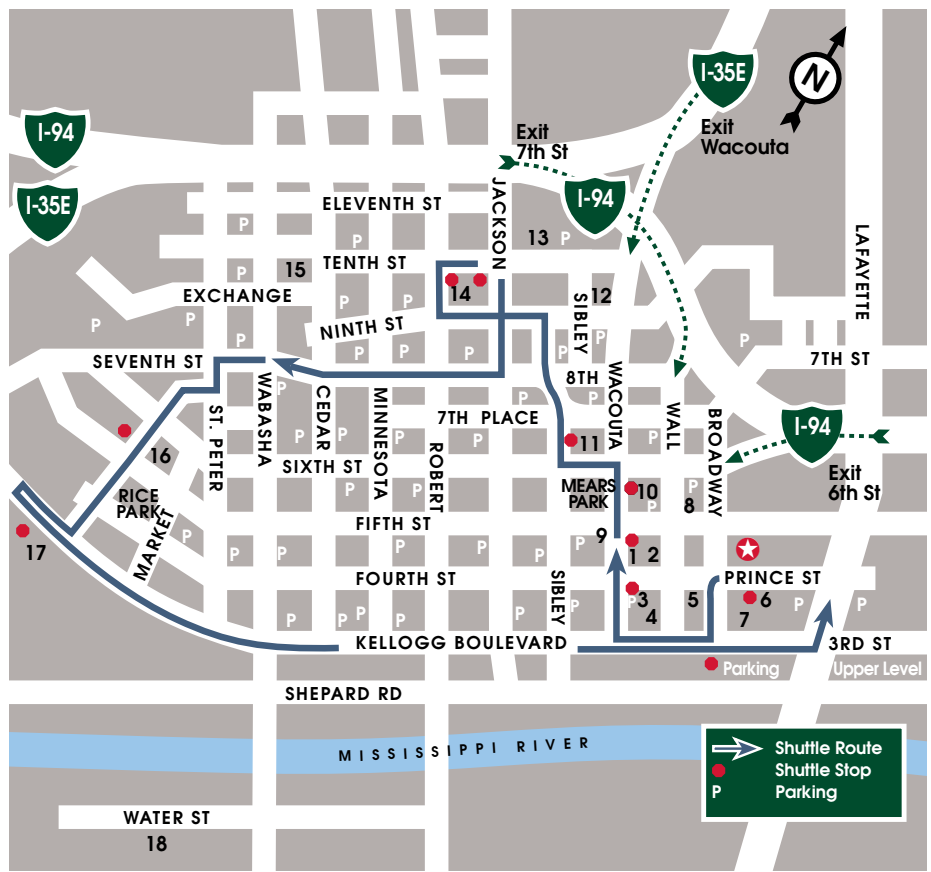

## DOWNTOWN SAINT PAUL

- 1 Jax Building
- 2 & Northwestern Building
- 3 262 Studios
- 4 & Lowertown Lofts  
Artists' Cooperative  
(alley entrance)
- 5 & Lowertown Commons
- 6 & Northern Warehouse
- 7 & Tilsner Artists Coop
- 8 & Crane Ordway
- 9 & L. Lofts Apartments
- 10 & Cosmopolitan
- 11 & Park Square Court
- 12 & First Baptist Church  
Blank Slate Theater
- 13 & Embassy Suites - Cork's Pub
- 14 & Rossmor Building
- 15 & McNally Smith College of Music
- 16 & Landmark Center
- 17 & Science Museum of Minnesota
- 18 & ACVR Warehouse

### The following are off the map:

- & Elinor  
1559 Randolph Ave
- & Grand Hand  
619 Grand Ave
- & St. Paul City Ballet  
1680 Grand Ave
- & Padgett Studios  
274 Goodrich Ave
- & Eyedeals  
2309 Como Avenue
- & Trotter's Cafe  
232 N Cleveland

- ★ Catch the Brewery Bus to  
Hamm's Brewery,  
713 Minnehaha  
Free Parking - Bus Stop