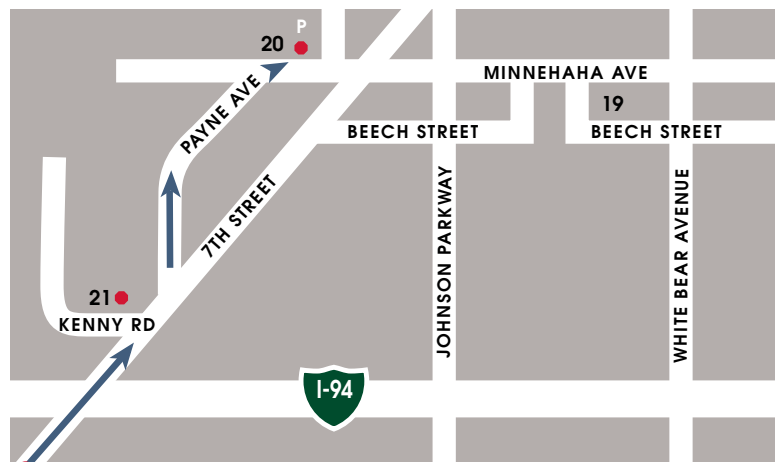

The following are off the map:

- ♿ Grand Hand
619 Grand Ave
- ♿ St. Paul City Ballet
1680 Grand Ave
- ♿ 274 Goodrich Ave
Padgett Studios
- ♿ 2230 Carter Ave
Milton Square

- ⊕ Catch the Brewery Bus to
Hamm's Brewery,
713 Minnehaha
Free Parking -bus stop

DOWNTOWN SAINT PAUL

ARTS OFF RAYMOND

- 17 ♿ Carleton Lofts
- 18 ♿ Chittenden-Eastman

EAST SIDE

- 19 1647 Beech Street
J.A. Geiger Studio
- 20 ♿ 713 Minnehaha Ave
Hamm Everest
- 21 ♿ 506 Kenny Road
Water & Oil Art Gallery